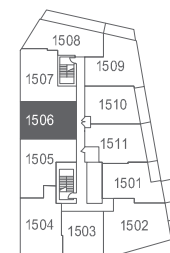

VILLA 6

TOWER A

3 BEDROOM + 3 BATHROOM

LIVING 1,196 SQ FT	BALCONY 127 SQ FT	TOTAL SPACE 1,323 SQ FT
------------------------------	-----------------------------	-----------------------------------

FIRST FLOOR

SECOND FLOOR

Park Road

LEVEL 14

LEVEL 15

DRAFT