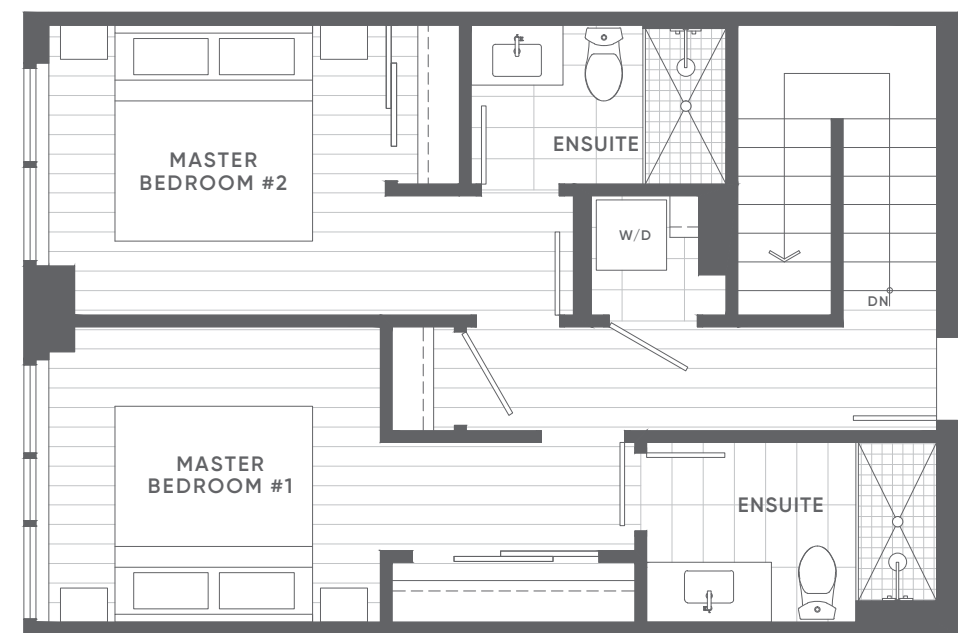

VILLA 6

TOWER A

3 BEDROOM + 3 BATHROOM

LIVING 1,196 SQ FT	BALCONY 127 SQ FT	TOTAL SPACE 1,323 SQ FT
------------------------------	-----------------------------	-----------------------------------

FIRST FLOOR

SECOND FLOOR

Park Road

LEVEL 14

LEVEL 15

DRAFT