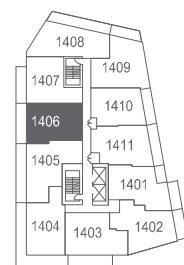

VILLA 6

TOWER A

3 BEDROOM + 3 BATHROOM

LIVING 1,196 SQ FT	BALCONY 127 SQ FT	TOTAL SPACE 1,323 SQ FT
------------------------------	-----------------------------	-----------------------------------

FIRST FLOOR

SECOND FLOOR

Park Road

LEVEL 14

LEVEL 15

DRAFT